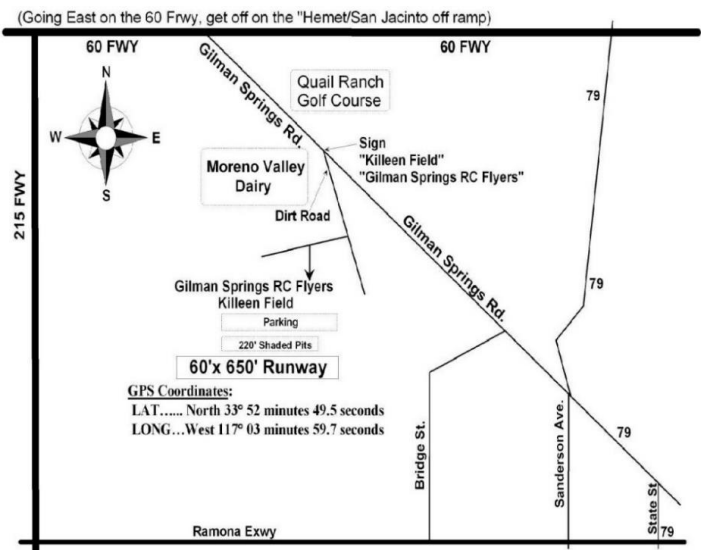

Open to All *Spectators Welcome*

For information, contact Bob Estrella at (951) 490-2222